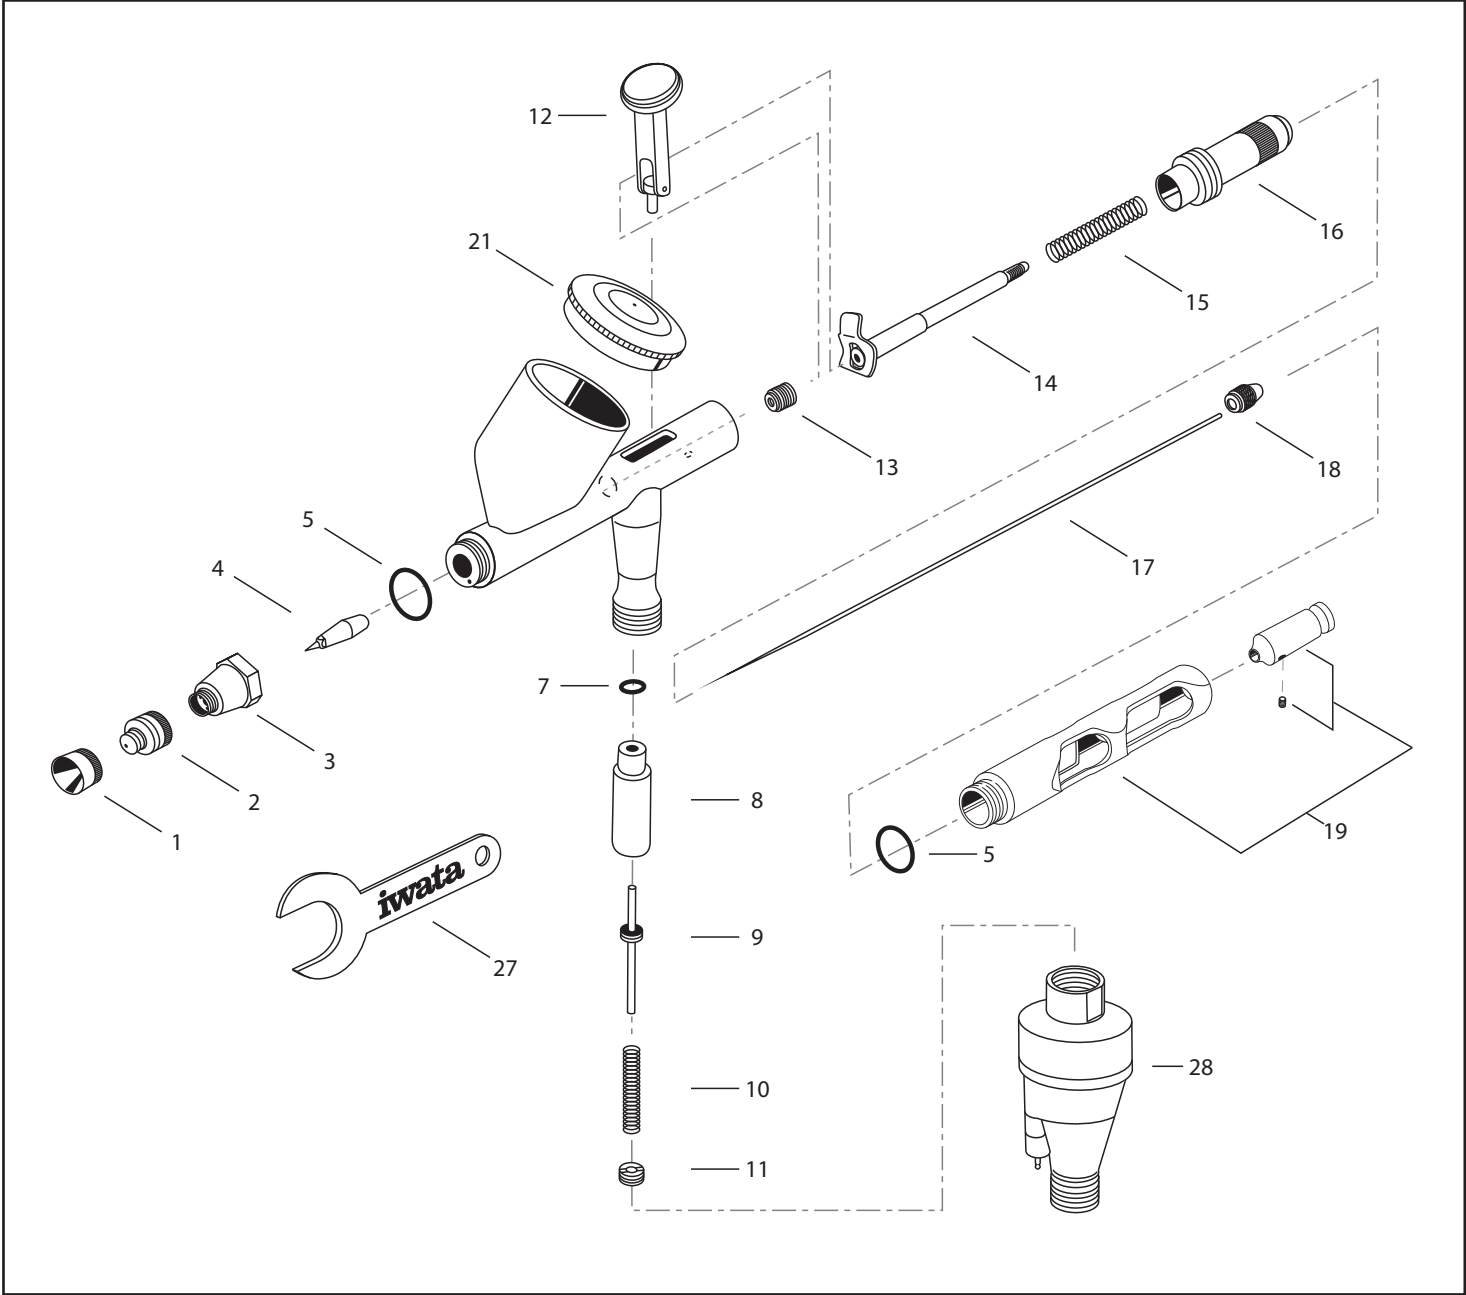

# IWATA VAULT KUSTOM CS

#	ITEM DESCRIPTION	PRICE CODE	ITEM #
1	Needle Cap	A	I6011
2	Nozzle Cap E3	C	I6022
3	Head Cap	C	I6031
4	Nozzle E3	E	I6042
5	O-Ring	A	I6051
7	Valve Piston Packing	B	I5801
8	Air Valve Guide Body	B	I6081
9	Air Valve	A	I6091
10	Air Valve Spring	A	I5104
11	Air Valve Guide Screw	A	I6111
12	Elevated Main Lever	D	I5453

#	ITEM DESCRIPTION	PRICE CODE	ITEM #
13	Needle Packing Screw Set (PTFE)	A	I7251
14	Needle Chucking Guide	C	I7151
15	Needle Spring	A	I1351
16	Spring Guide	C	I7701
17	Needle E3	B	I6172
18	Needle Chucking Nut	A	I1202
19	Rapid Access Handle/Needle Grip Set	-	I1565
21	Cup Lid	C	I6181
27	Spanner Head Cap Wrench	A	I6301
28	Pistol-Grip Filter	N/A	FA450

■ = yes X = no OPT = optional  
\*Replacement parts not available.